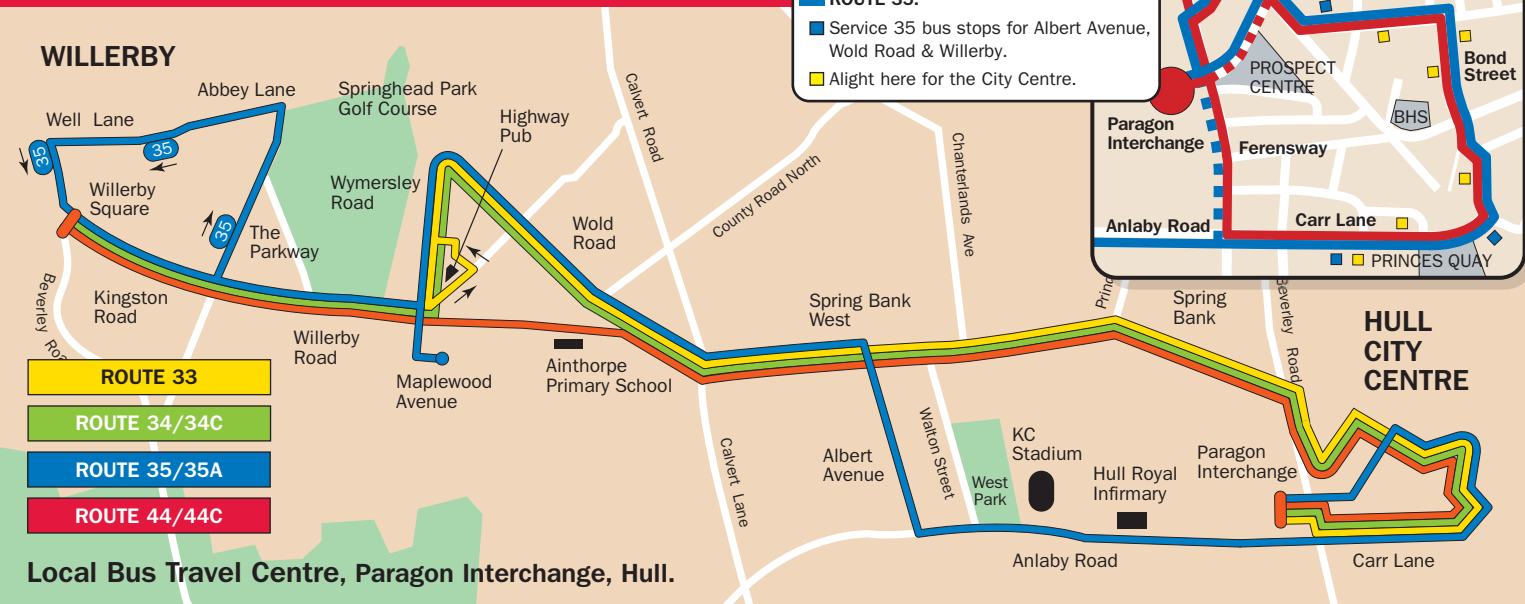

Monday to Saturday	NS	S	NS	S	NS	S	NS	S	NS
35	35	35	35A	35A	35	35	35	35	35
a.m.	a.m.	a.m.	a.m.	a.m.	p.m.	p.m.	p.m.	p.m.	p.m.
Willerby Parkway	-	-	-	1005	1135	1 12	2 42	4 12	5 42
Willerby Square	-	-	-	1012	1142	1 19	2 49	4 19	5 49
Maplewood Avenue	-	-	-	1019	1149	-	-	-	-
Wymersley Road (Highway Pub)	7 31	8 06	8 06	1024	1154	1 24	2 54	4 24	5 54
County Road South	7 37	8 12	8 12	1030	1200	1 30	3 00	4 30	6 00
Hull Royal Infirmary	7 52	8 23	8 27	1041	1211	1 41	3 11	4 41	6 11
Carr Lane (Primark)	7 57	8 26	8 32	1045	1215	1 45	-	-	6 14
Hull (Paragon Interchange).....	8 04	8 32	8 39	1051	1221	1 51	3 18	4 48	6 20

Now track your bus!

Got a smart phone?

Visit www.eyms.co.uk to get a live countdown to when your bus will arrive.

Your bus routes

Hull City Centre : Infirmary : Wymersley Road : Willerby

Get yours online... www.eyms.co.uk **IT'S FREE!**